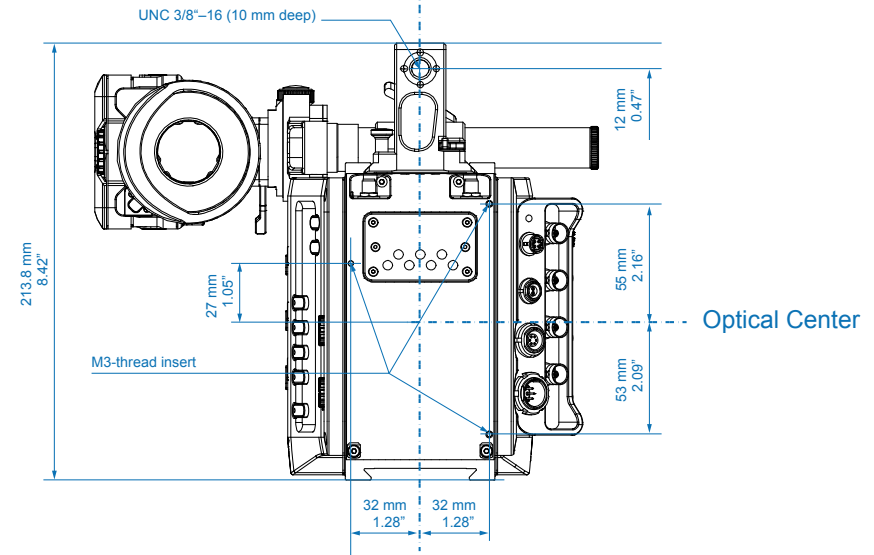

AMIRA

Length

Width

Height

Weight

Body (with LDS PL-Mount)

309 mm - 12.1"

139 mm - 5.4"

149 mm - 5.8"

~ 4.1 kg - 9.2 lb

Camera Left

Image Plane

Camera Back

Optical Center

Camera Top

Camera Bottom