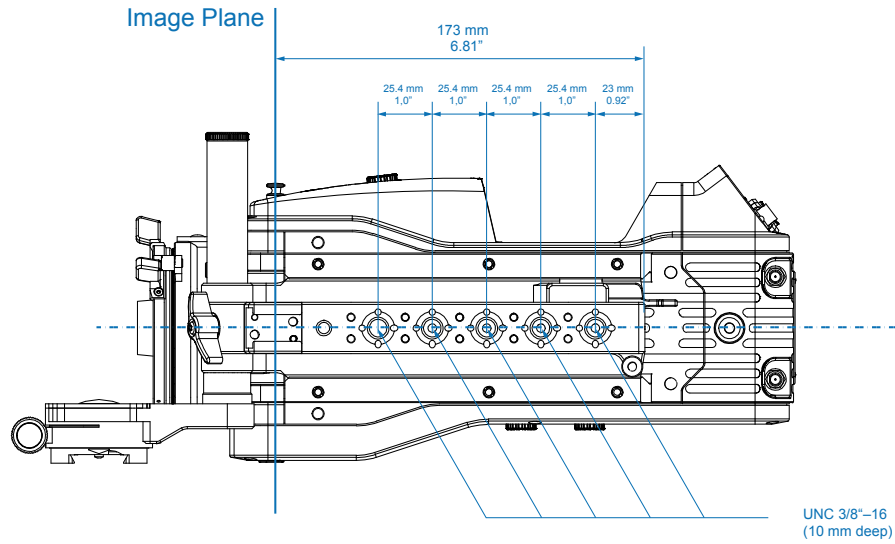

AMIRA

Length

Width

Height

Weight

Body (with LDS PL-Mount)

309 mm - 12.1"

139 mm - 5.4"

149 mm - 5.8"

~ 4.1 kg - 9.2 lb

Camera Left

Image Plane

Camera Back

Optical Center

Camera Top

Camera Bottom