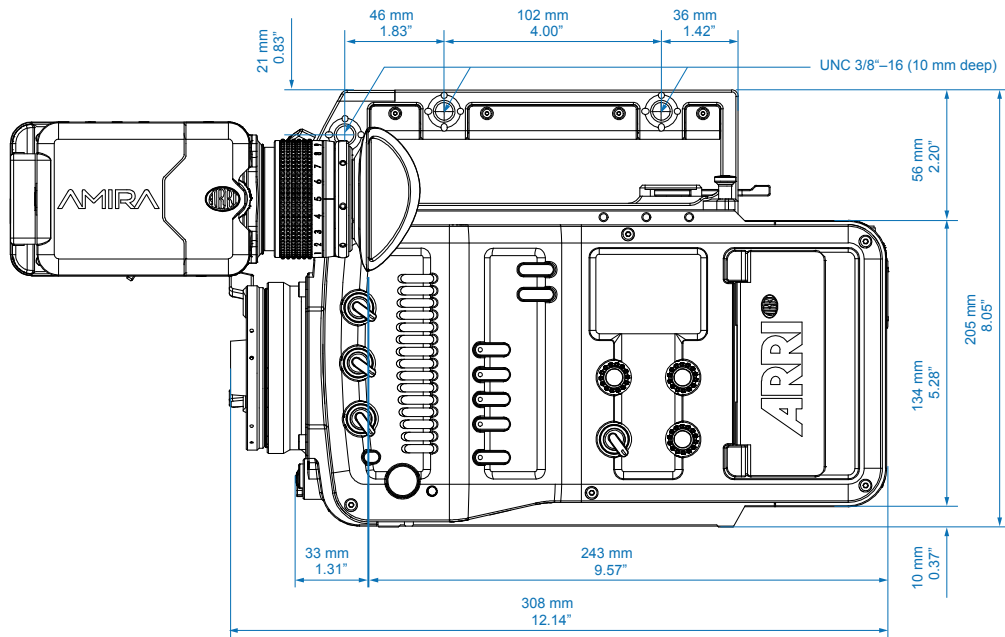

AMIRA

Length

Width

Height

Weight

Body (with LDS PL-Mount)

309 mm - 12.1"

139 mm - 5.4"

149 mm - 5.8"

~ 4.1 kg - 9.2 lb

Camera Left

Image Plane

Camera Back

Optical Center

Camera Top

Camera Bottom